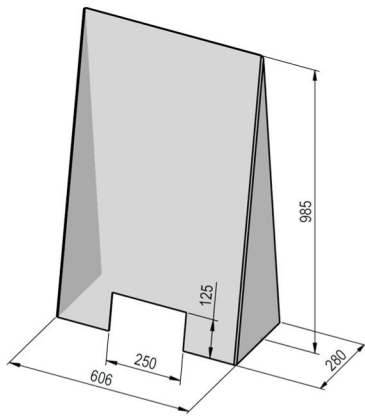

Covid-19 >> Product information

Sneeze protection

People who are in direct contact with customers need special protection due to the increased risk of infection. The spitting, sneezing and coughing protection made of acrylic glass guarantees health protection and serves as necessary safety for you and your employees.

€ 82,-*

€ 86,-*

Signal threshold G31

Safe distance you can feel.

The signal threshold provides security to the customer. In contrast to stickers the threshold is a long-term solution, which is immediately haptically perceptible. The neon-green coloured strip in the middle of the threshold is an additional visual reminder of the importance of the safety distance.

Available in lengths:

1,0m

1,5m

2,0m

€ 26,07*

€ 34,43*

€ 43,67*

* All prices net ex works