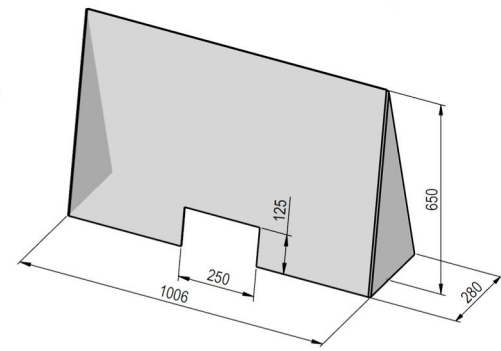

Covid-19 >> Product information

Sneeze protection

People who are in direct contact with customers need special protection due to the increased risk of infection. The spitting, sneezing and coughing protection made of acrylic glass guarantees health protection and serves as necessary safety for you and your employees.

€ 82,-*

€ 86,-*

Signal threshold G31

Safe distance you can feel.

The signal threshold provides security to the customer. In contrast to stickers the threshold is a long-term solution, which is immediately haptically perceptible. The neon-green coloured strip in the middle of the threshold is an additional visual reminder of the importance of the safety distance.

Available in lengths:

1,0m

1,5m

2,0m

€ 26,07*

€ 34,43*

€ 43,67*

* All prices net ex works