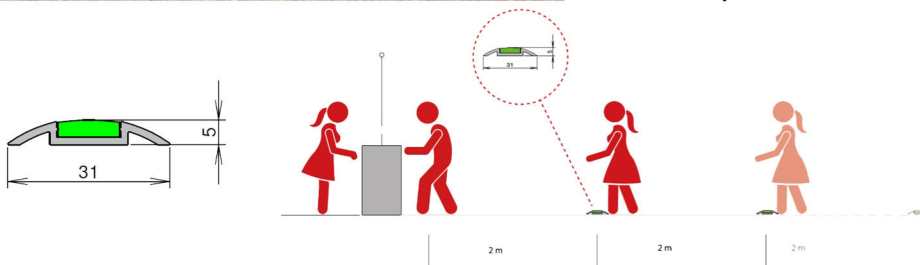

## Signal threshold G31

Safe distance you can feel.

The signal threshold provides security to the customer. In contrast to stickers the threshold is a long-term solution, which is immediately haptically perceptible. The neon-green coloured strip in the middle of the threshold is an additional visual reminder of the importance of the safety distance.