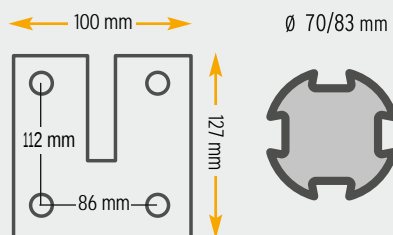

Montageanleitung Assembly Sheet Instruction d assemblage

Einbauvariante
Recessed wall unit
Encastrable

Wall Mount M/L

Wall Mount L (X)

Wandschuhstecker

Wall receptacle

Fixation murale