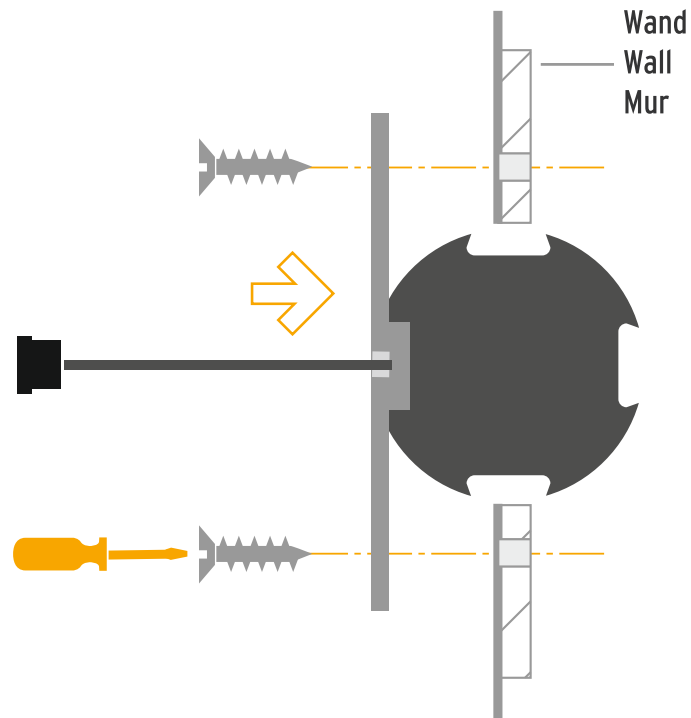

Montageanleitung Assembly Sheet Instruction d assemblage

Einbauvariante
Recessed wall unit
Encastrable

Wall Mount M/L

Wall Mount L (X)

Wandschuhstecker

Wall receptacle

Fixation murale