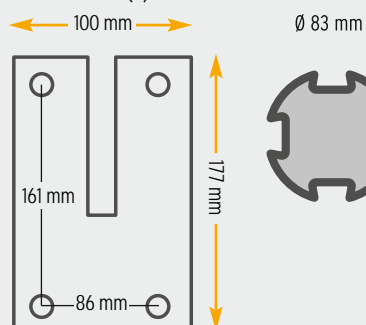

Montageanleitung Assembly Sheet Instruction d assemblage

Einbauvariante
Recessed wall unit
Encastrable

Wall Mount M/L

Wall Mount L (X)

Wandschuhstecker

Wall receptacle

Fixation murale